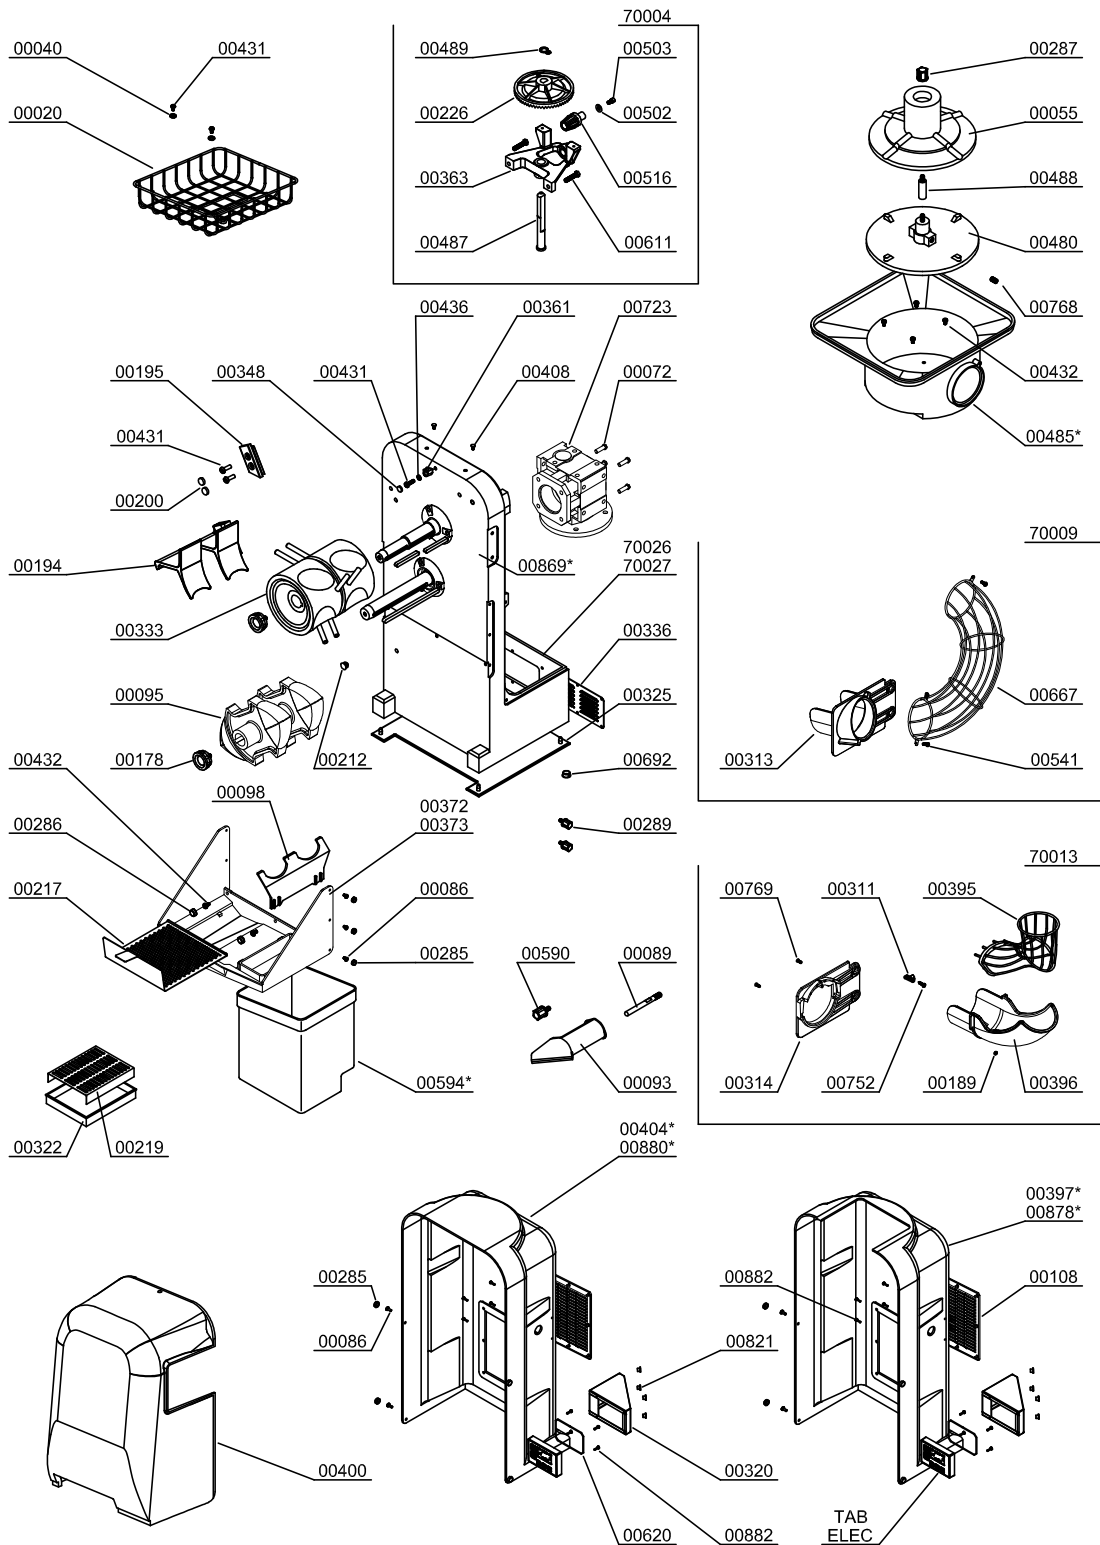

Parts Breakdown

Model JE-ES-0015-S 39518

Parts Breakdown

Model JE-ES-0015-S 39518

Parts Breakdown

Model JE-ES-0015-S 39518

STAINLESS STEEL SELF TAP OPTION

AUTOMATIC SHOWER OPTION

Parts Breakdown

Model JE-ES-0015-S 39518

| Item No. | Description | Position | Item No. | Description | Position | Item No. | Description | Position |
|----------|--|----------|----------|---------------------------------------|----------|----------|-------------------------------------|----------|
| 64864 | Tap Body for 39518 | 00855 | 64871 | Tube DET Nut for 39518 | 00863 | 64876 | Self Service Inox Tap Kit for 39518 | 70008 |
| 64865 | Rustless Washer Din-125 D05 Inox for 39518 | 00856 | 64872 | Nut H CRO M12x100 for 39518 | 00864 | 72615 | Feeder Tube Kit MM for 39518 | 70009 |
| 64866 | Rustless Screw for 39518 | 00857 | AK895 | Frontal Sheet for 39518 | 00869 | 72616 | Feeder Tube Kit MX for 39518 | 70013 |
| 64867 | Tap Capsule for 39518 | 00858 | 64873 | Back Cover for 39518 | 00878 | 72617 | Sump Kit for 39518 | 70026 |
| 64868 | Magnet 10-05 for 39518 | 00859 | 64874 | Back Cover for 39518 | 00880 | 64877 | Shower Sump Kit for 39518 | 70027 |
| 64869 | Tap Support for 39518 | 00860 | 64875 | Rustless Screw M2.9x13 Inox for 39518 | 00882 | | | |
| 64950 | Tube DET-180 Stainless Steel for 39518 | 00862 | 72614 | Feeder Support Kit for 39518 | 70004 | | | |