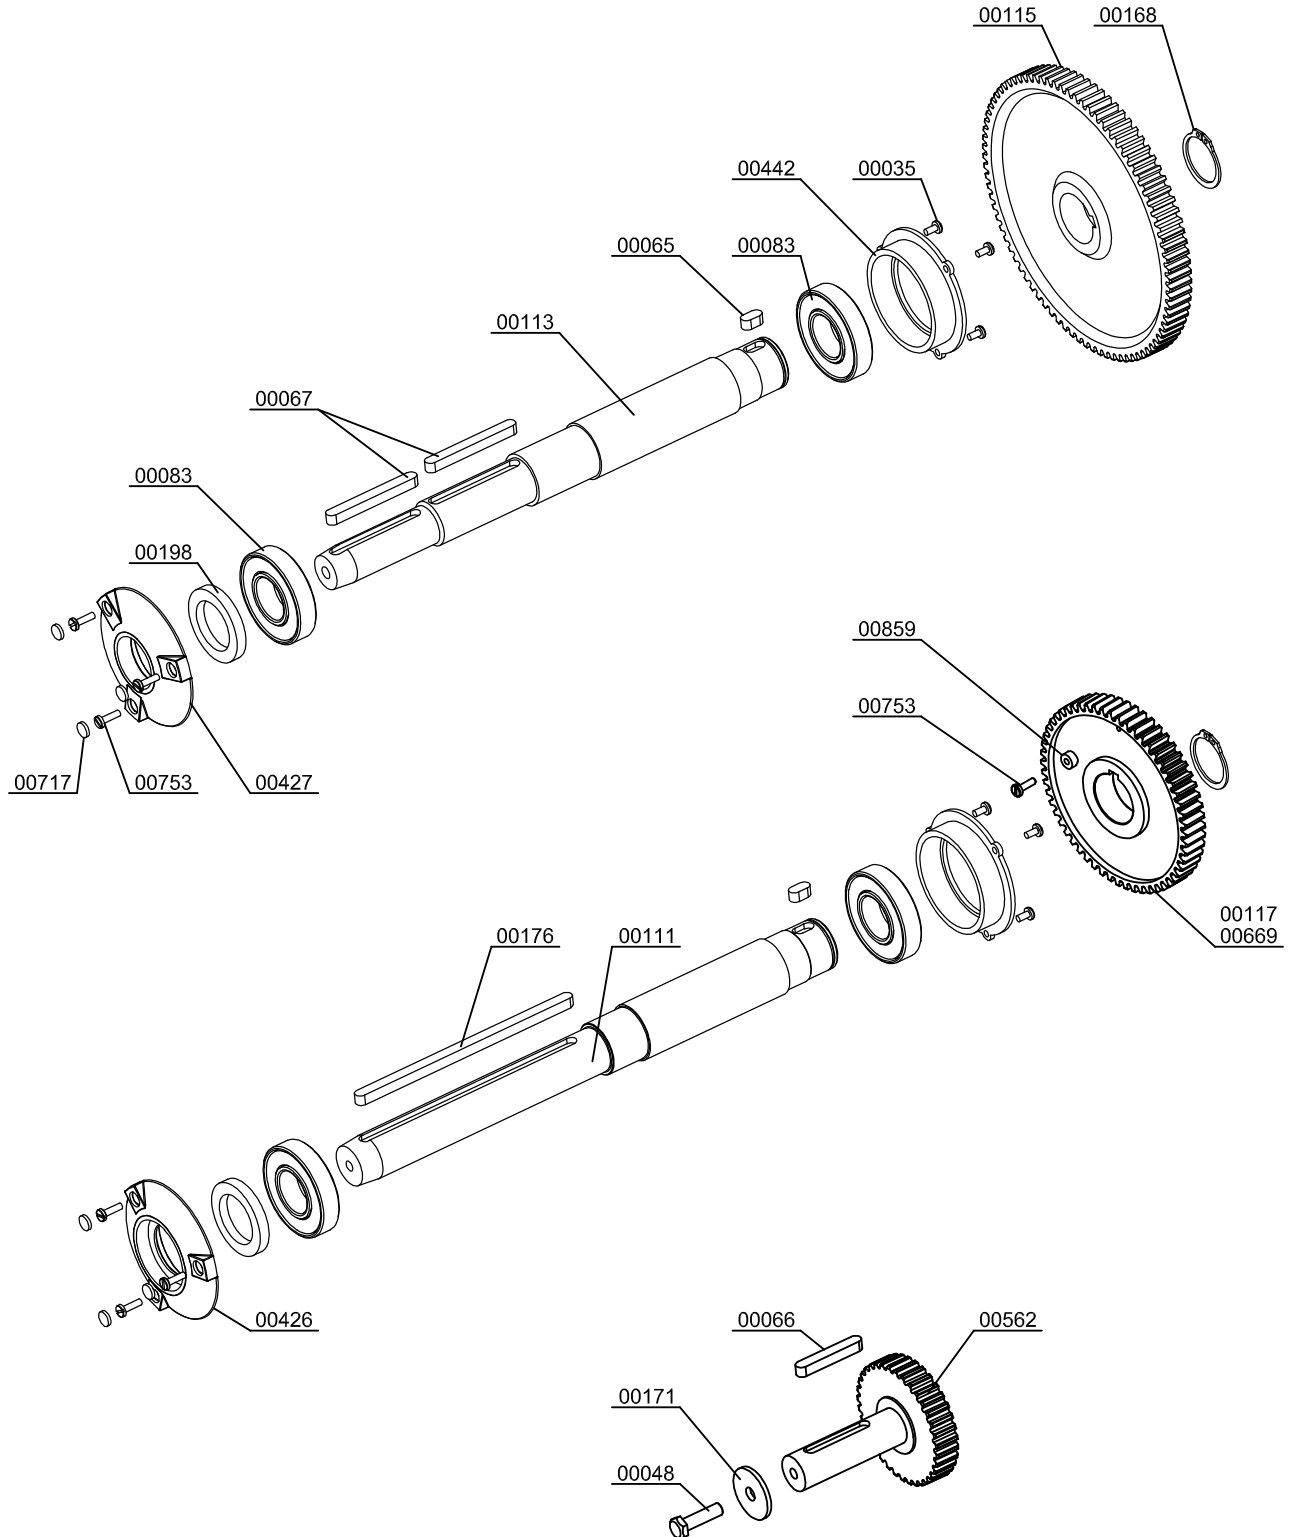

Parts Breakdown

Model JE-ES-0015-S 39518

Parts Breakdown

Model JE-ES-0015-S 39518

Parts Breakdown

Model JE-ES-0015-S 39518

STAINLESS STEEL SELF TAP OPTION

AUTOMATIC SHOWER OPTION

Parts Breakdown

Model JE-ES-0015-S 39518

| Item No. | Description | Position | Item No. | Description | Position | Item No. | Description | Position |
|----------|--|----------|----------|---------------------------------------|----------|----------|-------------------------------------|----------|
| 64864 | Tap Body for 39518 | 00855 | 64871 | Tube DET Nut for 39518 | 00863 | 64876 | Self Service Inox Tap Kit for 39518 | 70008 |
| 64865 | Rustless Washer Din-125 D05 Inox for 39518 | 00856 | 64872 | Nut H CRO M12x100 for 39518 | 00864 | 72615 | Feeder Tube Kit MM for 39518 | 70009 |
| 64866 | Rustless Screw for 39518 | 00857 | AK895 | Frontal Sheet for 39518 | 00869 | 72616 | Feeder Tube Kit MX for 39518 | 70013 |
| 64867 | Tap Capsule for 39518 | 00858 | 64873 | Back Cover for 39518 | 00878 | 72617 | Sump Kit for 39518 | 70026 |
| 64868 | Magnet 10-05 for 39518 | 00859 | 64874 | Back Cover for 39518 | 00880 | 64877 | Shower Sump Kit for 39518 | 70027 |
| 64869 | Tap Support for 39518 | 00860 | 64875 | Rustless Screw M2.9x13 Inox for 39518 | 00882 | | | |
| 64950 | Tube DET-180 Stainless Steel for 39518 | 00862 | 72614 | Feeder Support Kit for 39518 | 70004 | | | |