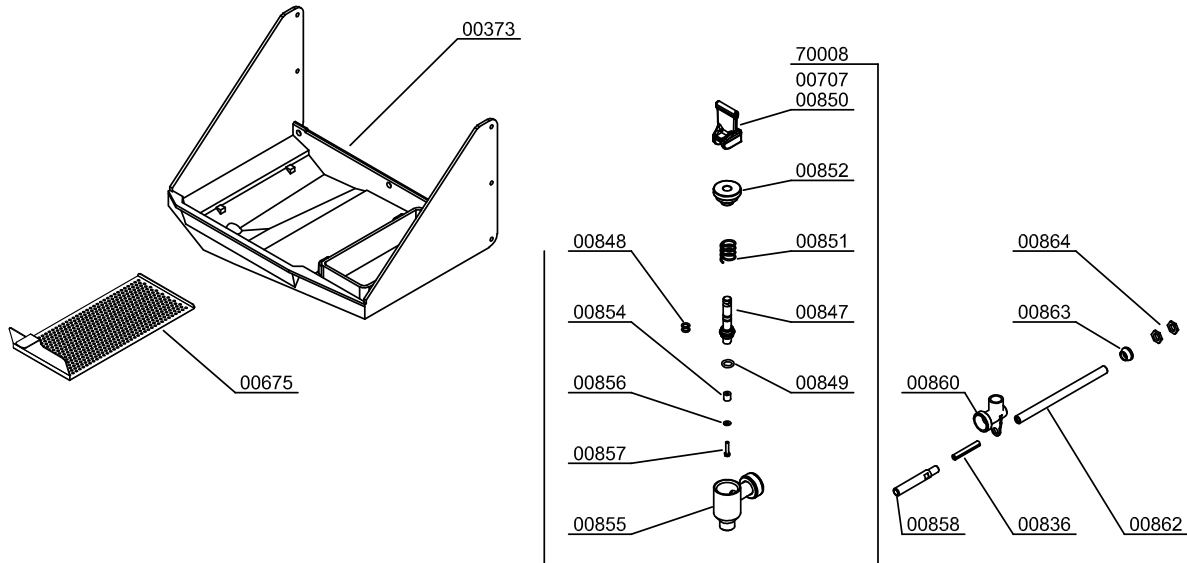

Parts Breakdown

Model JE-ES-0015-S 39518

Parts Breakdown

Model JE-ES-0015-S 39518

Parts Breakdown

Model JE-ES-0015-S 39518

STAINLESS STEEL SELF TAP OPTION

AUTOMATIC SHOWER OPTION

Parts Breakdown

Model JE-ES-0015-S 39518

| Item No. | Description | Position | Item No. | Description | Position | Item No. | Description | Position |
|----------|--|----------|----------|---------------------------------------|----------|----------|-------------------------------------|----------|
| 64864 | Tap Body for 39518 | 00855 | 64871 | Tube DET Nut for 39518 | 00863 | 64876 | Self Service Inox Tap Kit for 39518 | 70008 |
| 64865 | Rustless Washer Din-125 D05 Inox for 39518 | 00856 | 64872 | Nut H CRO M12x100 for 39518 | 00864 | 72615 | Feeder Tube Kit MM for 39518 | 70009 |
| 64866 | Rustless Screw for 39518 | 00857 | AK895 | Frontal Sheet for 39518 | 00869 | 72616 | Feeder Tube Kit MX for 39518 | 70013 |
| 64867 | Tap Capsule for 39518 | 00858 | 64873 | Back Cover for 39518 | 00878 | 72617 | Sump Kit for 39518 | 70026 |
| 64868 | Magnet 10-05 for 39518 | 00859 | 64874 | Back Cover for 39518 | 00880 | 64877 | Shower Sump Kit for 39518 | 70027 |
| 64869 | Tap Support for 39518 | 00860 | 64875 | Rustless Screw M2.9x13 Inox for 39518 | 00882 | | | |
| 64950 | Tube DET-180 Stainless Steel for 39518 | 00862 | 72614 | Feeder Support Kit for 39518 | 70004 | | | |