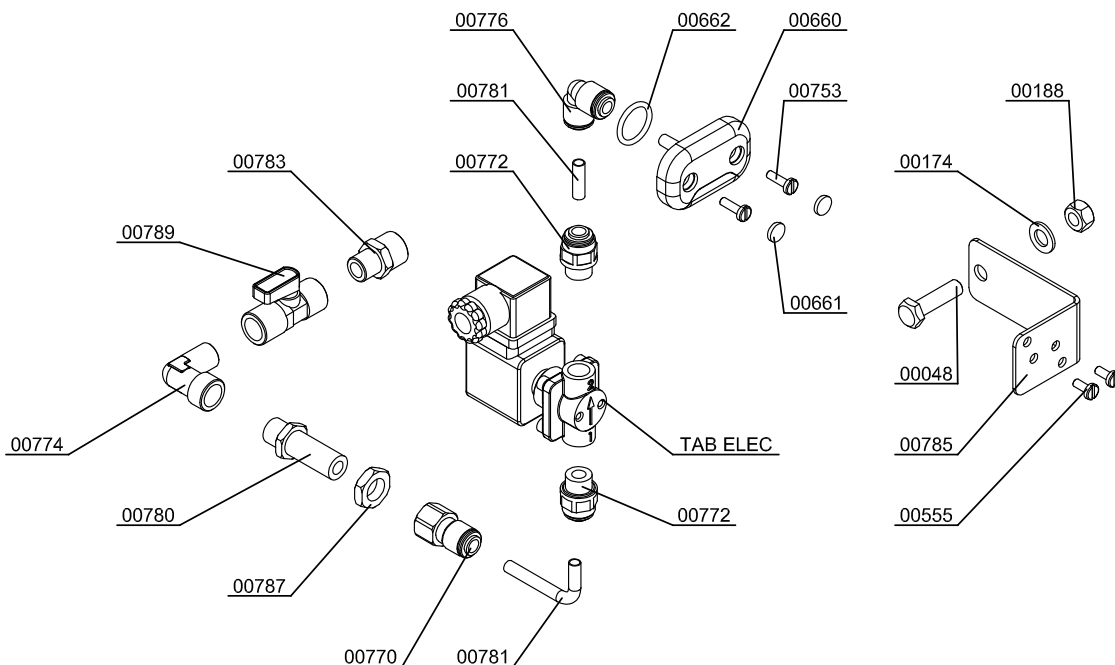

Parts Breakdown

Model JE-ES-0015-S 39518

Parts Breakdown

Model JE-ES-0015-S 39518

Parts Breakdown

Model JE-ES-0015-S 39518

STAINLESS STEEL SELF TAP OPTION

AUTOMATIC SHOWER OPTION

Parts Breakdown

Model JE-ES-0015-S 39518

| Item No. | Description | Position | Item No. | Description | Position | Item No. | Description | Position |
|----------|--|----------|----------|---------------------------------------|----------|----------|-------------------------------------|----------|
| 64864 | Tap Body for 39518 | 00855 | 64871 | Tube DET Nut for 39518 | 00863 | 64876 | Self Service Inox Tap Kit for 39518 | 70008 |
| 64865 | Rustless Washer Din-125 D05 Inox for 39518 | 00856 | 64872 | Nut H CRO M12x100 for 39518 | 00864 | 72615 | Feeder Tube Kit MM for 39518 | 70009 |
| 64866 | Rustless Screw for 39518 | 00857 | AK895 | Frontal Sheet for 39518 | 00869 | 72616 | Feeder Tube Kit MX for 39518 | 70013 |
| 64867 | Tap Capsule for 39518 | 00858 | 64873 | Back Cover for 39518 | 00878 | 72617 | Sump Kit for 39518 | 70026 |
| 64868 | Magnet 10-05 for 39518 | 00859 | 64874 | Back Cover for 39518 | 00880 | 64877 | Shower Sump Kit for 39518 | 70027 |
| 64869 | Tap Support for 39518 | 00860 | 64875 | Rustless Screw M2.9x13 Inox for 39518 | 00882 | | | |
| 64950 | Tube DET-180 Stainless Steel for 39518 | 00862 | 72614 | Feeder Support Kit for 39518 | 70004 | | | |